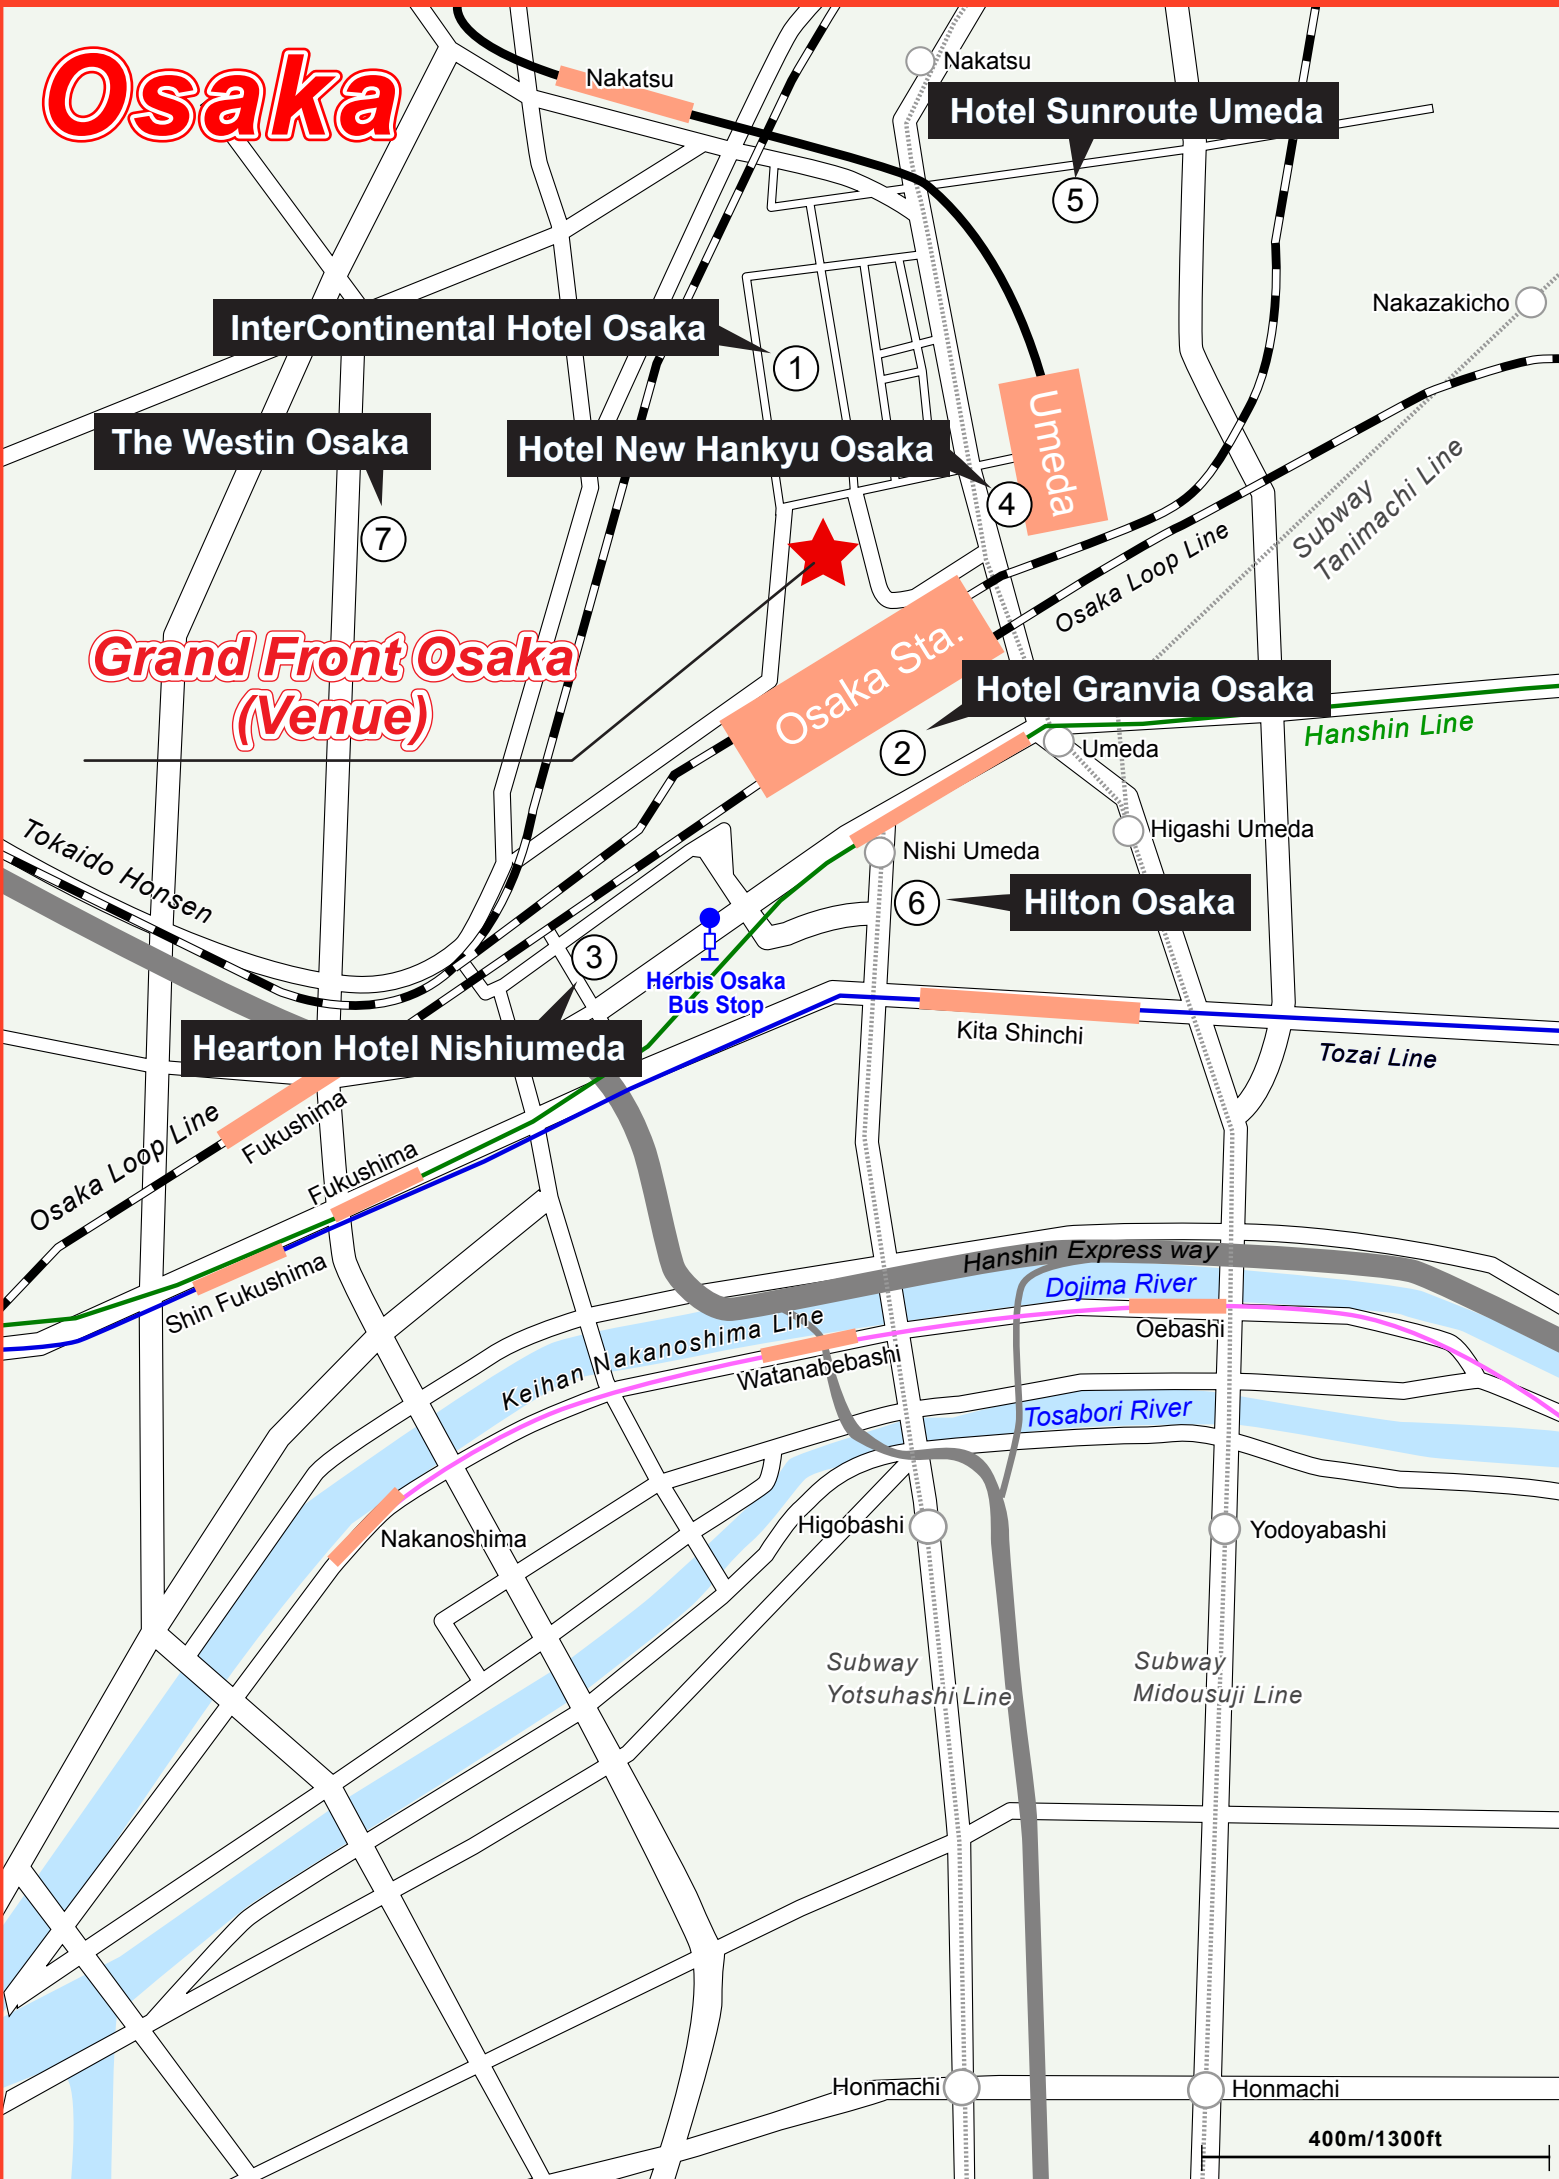

Osaka

Hotel Sunroute Umeda

InterContinental Hotel Osaka

The Westin Osaka

Hotel New Hankyu Osaka

Grand Front Osaka
(Venue)

Osaka Sta.

Hotel Granvia Osaka

Hilton Osaka

Hearton Hotel Nishi-umeda

400m/1300ft

Access to Venue